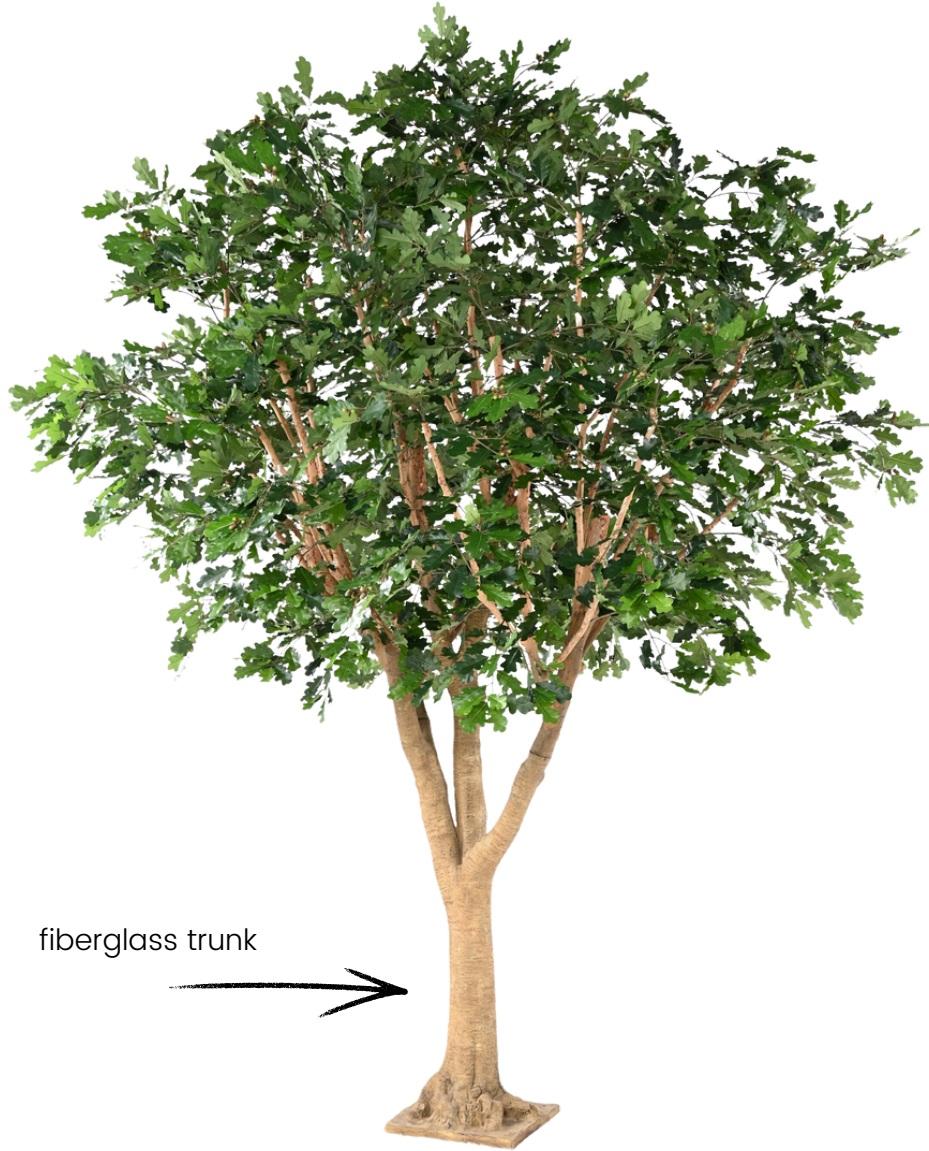

## OUR PHILODENDRON GOELDII

Philodendron goeldii, a plant from South America, adds a modern, authentic touch to your interior decor, with a tropical twist.

**PHILODENDRON GOELDII**  
Ref: 12124-71  
Color: green  
Height: 150 cm  
Width: 90 cm

## OUR NEW ASPLENIUM

**ASPLENIUM DAKILA**  
Ref: 12103-71  
Color: vert  
Height: 130 cm  
Width: 80 cm

**A 360 CM TREE THAT REVEALS ITSELF JUST AFTER 2 AND A HALF HOURS OF ASSEMBLY?**

**OAK T 360**  
**Ref: 12107-71**  
**Color: green**  
**Height: 360 cm**  
**Width: 280 cm**